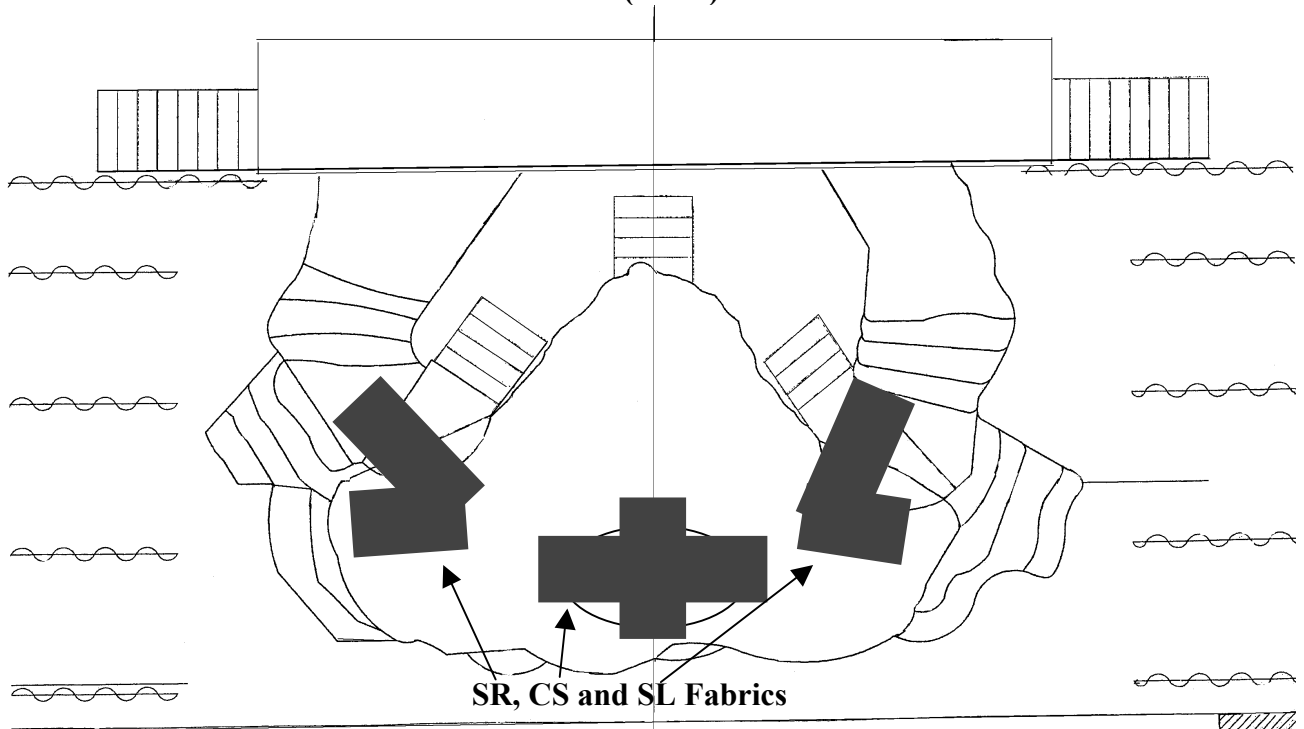

At Places Please:

- *Place cup of hot water for Macbeth onstage (hidden)

ACT I (72:50)

ACT I – Props Placement Photos

US

Platform set as Banquet Table

with 6 goblets, 1 pitcher - preset after platform is used as bed.

Pitcher with liquid

DS

Macbeth

Props Running

ACT I Running Notes

Time into Act	Who	What	Notes
6:55	SL PROPS	HANDOFF: SL Prophecy Banner	SL Wing #4?
	SR PROPS	HANDOFF: SR and UC Prophecy Banners	SR Wing #4?
9:15	BOTH	LIGHT/HANDOFF: Torches (currently 2 SL, but think will change to 1 each side.)	SL/SR Wing #6
9:30	SL PROPS	RECEIVE: SL Prophecy Banner, Insert Batten. TRACK: SL Prophecy Banner to Witch Child Elyse	SL Wing #1?
	SR PROPS	RECEIVE: UC and SR Prophecy Banners, Insert Battens in both. TRACK: UC Banner to Witch Child Ben and SR Banner to Witch Child Libby	SR (One from above bridge, one from DR)
14:00	BOTH	RECEIVE: Lit torches (currently 2 SL, but think will change to 1 each side).	SL/SR Wing #6
15:00	SL PROPS	ASSIST: Witch Child Elyse with Prophecy Banner On	SL Wing #5
	SR PROPS	ASSIST: Witch Child Libby with Prophecy Banner On	SR Wing #5
15:15 (immediately after child enters)	SL PROPS	LIGHT: SL Brazier PRESET?: If needed, preset Bedding, Knife, Pillows and Sheet closer to wing #1.	SL Wing #1
	SR PROPS	LIGHT: SR Brazier	SR Wing #1
16:00	SL PROPS	HANDOFF: SL Brazier to Jennifer	SL Wing #1
	SR PROPS	HANDOFF: SR Brazier to Mary	SR Wing #1
17:30	SL and SR PROPS	STRIKE: Writing Table and Stool through UC bridge (when panels are in)	UC to USR
25:30	SR PROPS	HANDOFF: 2 Pitchers to John and Jeff (after they strike the bed)	SR Wing #1
26:10	SR PROPS	RECEIVE: Tray with 2 Goblets	SR Wing #1
26:30	SR PROPS (Or Both?)	TRACK: Blood Dagger from bedding, reset for Banquo killing, and place on SR Prop Table STRIKE: Bedding	SR Wing #1