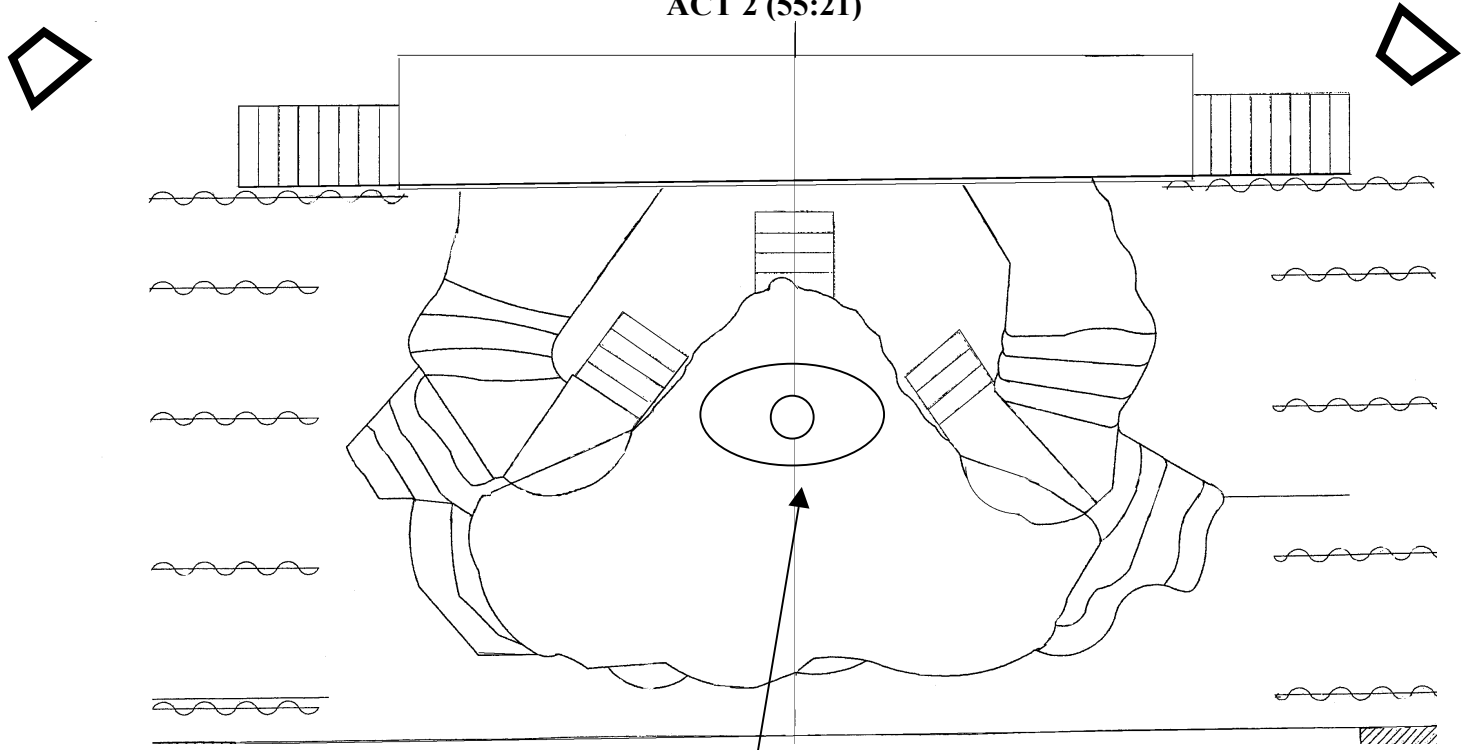

Macbeth

Deck Electrician Running

ACT 2 (55:21)

Platform as Cauldron – Smoking effect rigged US TBD.

USL Monitor Set so visible from USL Microphone. Spike TBD during tech.

INTERMISSION

Time into Act	Who	What	Notes
Intermission	Deck Elec	TURN: USL Monitor so visible from Apparition Mic. PRESET: When round platform is preset (after fight call), place tubing, etc for witches' cauldron effect.	Time for Change: ?:00 Minutes

ACT II Running Notes

Time into Act	Who	What	Notes
8:30	Deck Elec	TURN: USL Monitor back to Act I spike so visible from Upstage Entrances. (When 3 rd apparition finished with mic use.)	USL
14:00	Deck Elec	(When panels IN) STRIKE: Cauldron effect	ONSTAGE
46:00	Deck Elec	Possible USR monitor move for Offstage Singing. TBD.	USR